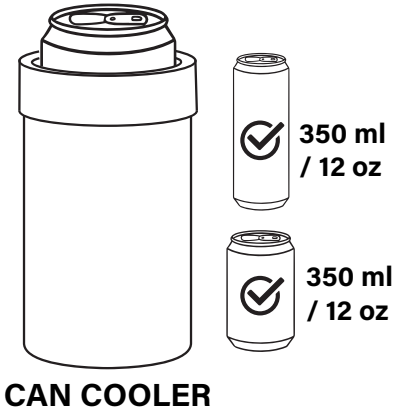

COMPLETE GAME CHANGER 3-IN-1

**13.5 OZ VACUUM-INSULATED STAINLESS STEEL
CAN/BOTTLE COOLER & TUMBLER (3-IN-1)**

DW409

The 400 ml/13.5 oz Game Changer 3-in-1 fits all your favorite beverages while keeping them 10x colder! This versatile can cooler is neatly designed to fit your regular and slim cans, as well as glass bottles! Simply slide in your go-to craft beer or hard seltzers and secure it in place with the silicone ring. On top of that, it can be easily converted to a tumbler with the spill-resistant silicone sealed slider lid. When using the Game Changer as a tumbler, you can safely secure the silicone ring on the bottom. Decorate the Game Changer 3-in-1 with our default silk screen branding method.

Material: 18/8 (SS304) pro-grade stainless steel interior

Featuring: Matte powder-coated finish with a matching color silicone ring

- Compatible with most standard 350 ml/12 oz regular and slim cans & most standard 330 ml/11 oz bottles.
- Silicone ring secures your drink in place.
- Push-on silicone sealed slider lid included so that can cooler converts into a tumbler.
- Silicone ring can be secured on the bottom when being used as a tumbler.

Default branding: Silk screened centered on front

Setup: \$85.00 (c)

*Laser personalization available

Packaging: Eco tuck-in box

Product dimensions: Opening/mouth x height x width (bottom diameter):
3.125" x 5.625" x 3.125"

Shown with default silk screened and optional 4-color process branding on tumbler and optional silk screened branding on silicone ring.

DRINKWARE WITH PERSONALITY

350 ml / 12 oz

350 ml / 12 oz

330 ml / 11 oz