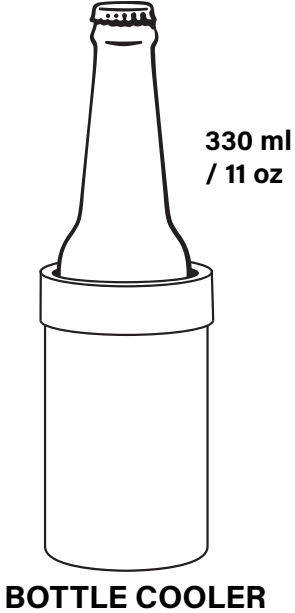

COMPLETE GAME CHANGER 3-IN-1

**13.5 OZ VACUUM-INSULATED STAINLESS STEEL
CAN/BOTTLE COOLER & TUMBLER (3-IN-1)**

DW409

The 400 ml/13.5 oz Game Changer 3-in-1 fits all your favorite beverages while keeping them 10x colder! This versatile can cooler is neatly designed to fit your regular and slim cans, as well as glass bottles! Simply slide in your go-to craft beer or hard seltzers and secure it in place with the silicone ring. On top of that, it can be easily converted to a tumbler with the spill-resistant silicone sealed slider lid. When using the Game Changer as a tumbler, you can safely secure the silicone ring on the bottom. Decorate the Game Changer 3-in-1 with our default silk screen branding method.

Material: 18/8 (SS304) pro-grade stainless steel interior

Featuring: Matte powder-coated finish with a matching color silicone ring

- Compatible with most standard 350 ml/12 oz regular and slim cans & most standard 330 ml/11 oz bottles.
- Silicone ring secures your drink in place.
- Push-on silicone sealed slider lid included so that can cooler converts into a tumbler.
- Silicone ring can be secured on the bottom when being used as a tumbler.

Default branding: Silk screened centered on front

Setup: \$85.00 (c)

*Laser personalization available

Packaging: Eco tuck-in box

Product dimensions: Opening/mouth x height x width (bottom diameter):
3.125" x 5.625" x 3.125"

Shown with default silk screened and optional 4-color process branding on tumbler and optional silk screened branding on silicone ring.

DRINKWARE WITH PERSONALITY

350 ml / 12 oz

350 ml / 12 oz

330 ml / 11 oz